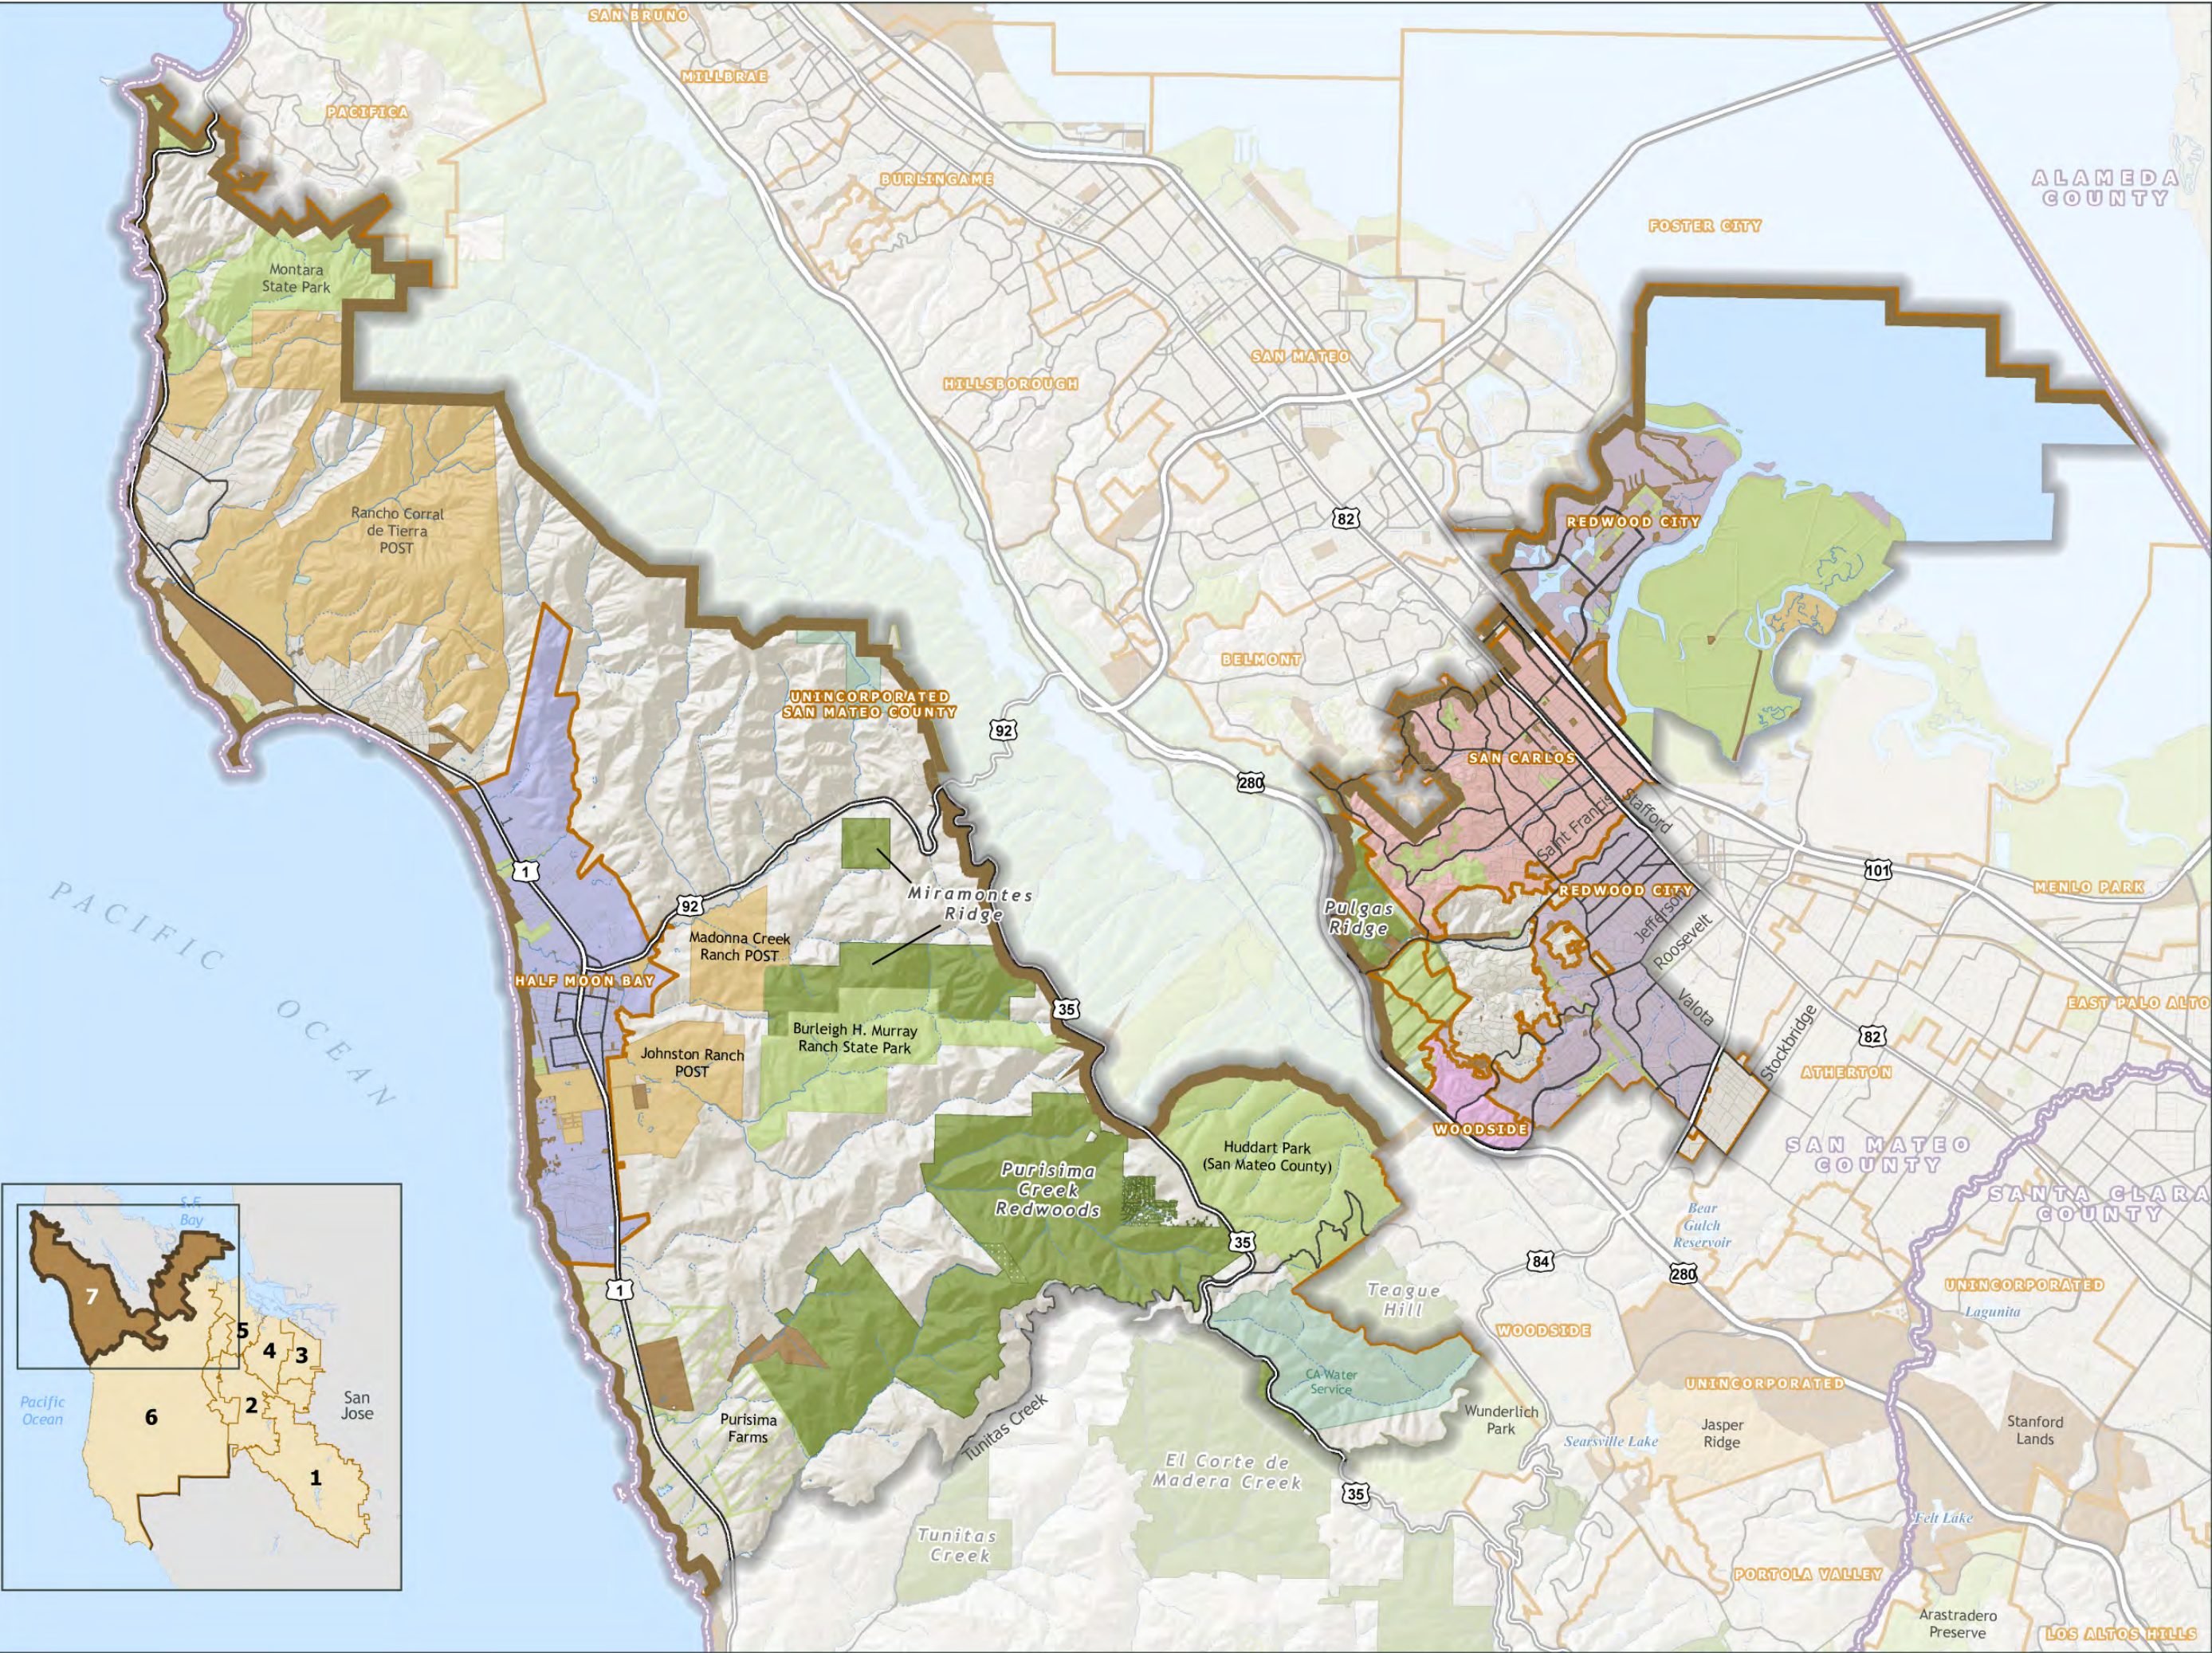

**EXHIBIT G:
WARD 7**

-  Ward 7 Boundary
-  MROSD Open Space Preserve
-  Other Protected Open Space or Park Lands
-  Land Trust
-  Other Public Agency
-  Watershed Land
-  Private Property
-  Management Agreement
-  MROSD Conservation or Agricultural Easement
-  City Limit
-  County Boundary
-  MROSD Boundary

Midpeninsula Regional
Open Space District
(MROSD)
October, 2011

While the District strives to use the best available digital data, this data does not represent a legal survey and is merely a graphic illustration of geographic features.