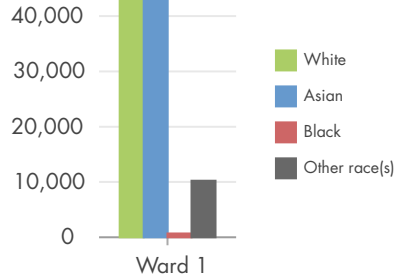

Ward 1

Detailed Map

Census 2020 Redistricting

109,009 persons
0.00% from target population

Racial demographics

Hispanic/Latino origin

Map legend

- County boundary
- District boundary
- Sphere of influence
- Coastside protection area
- Preserve boundary
- Aa Incorporated city/town
- Aa Census designated place